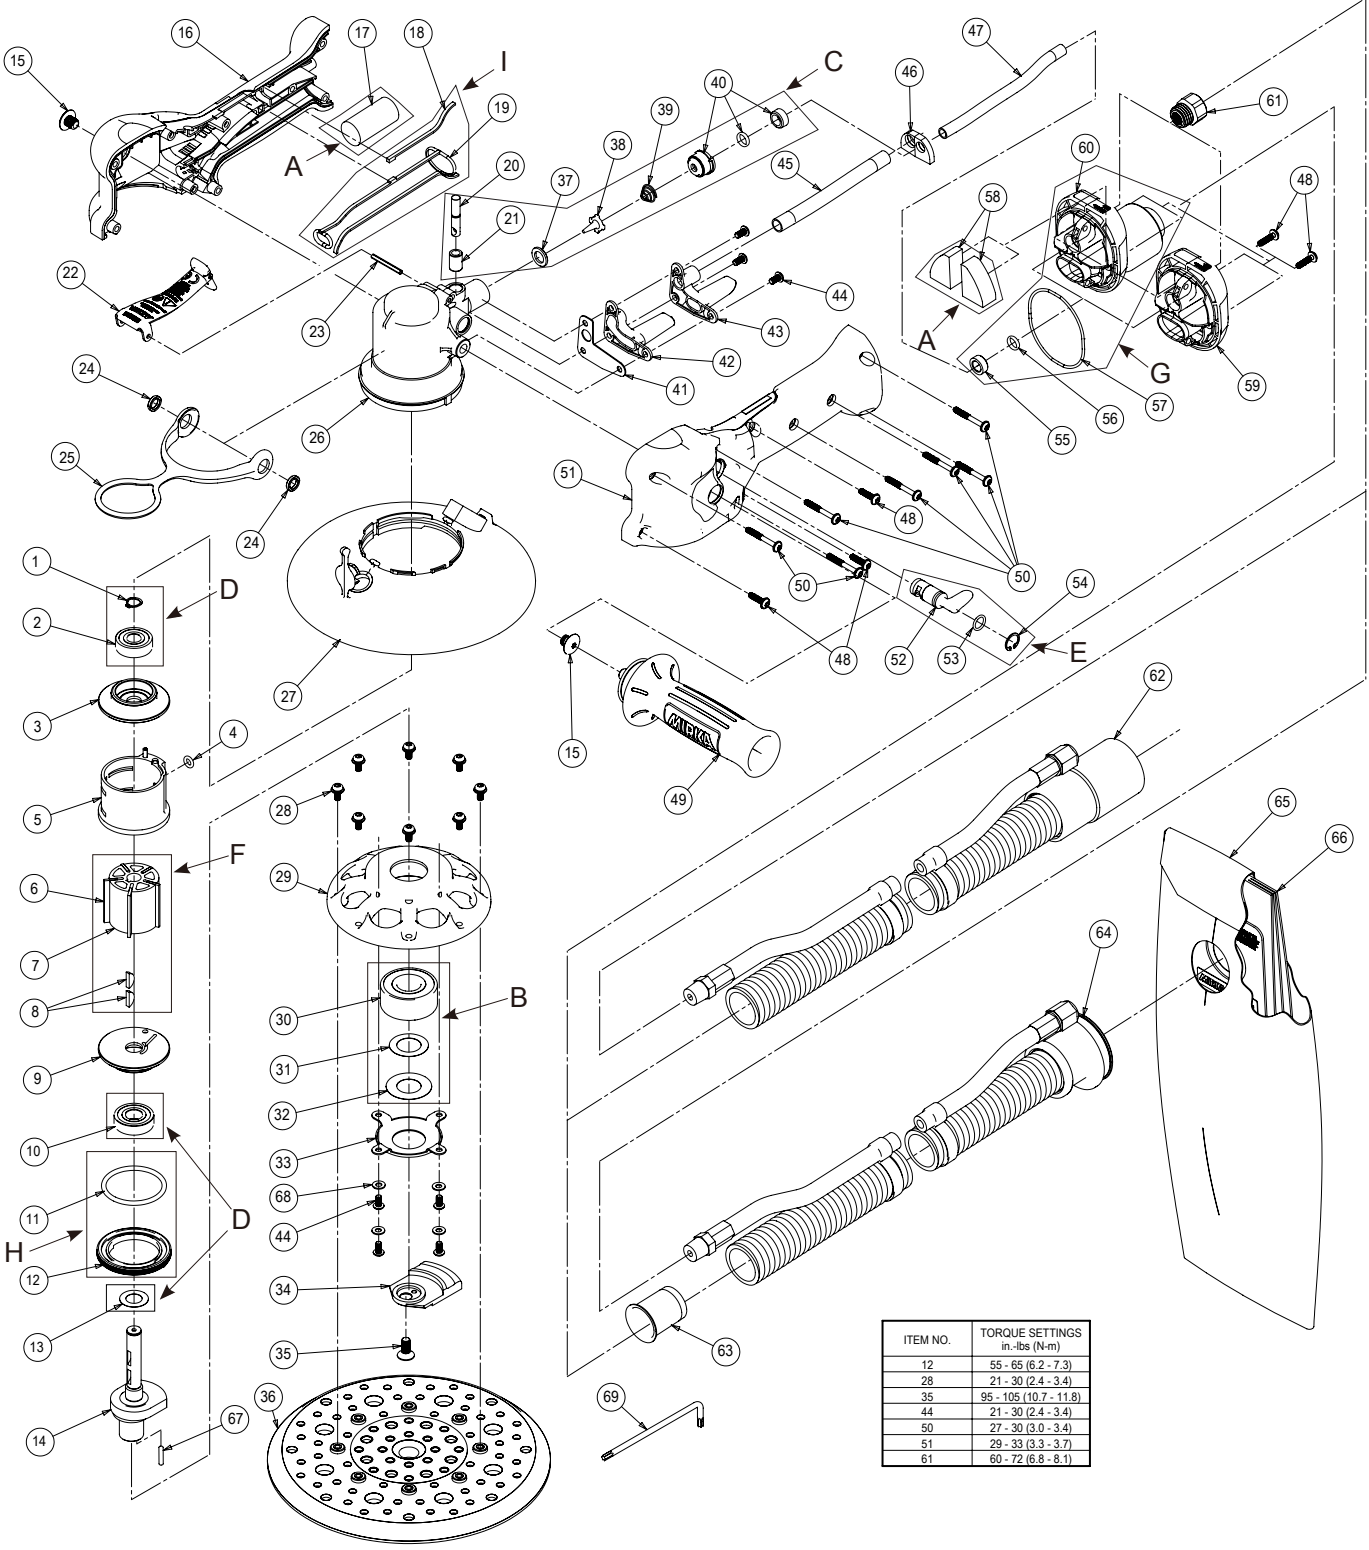

# Exploded view of ROS2 850CV, 200 mm

Updated 13.10.2017

ITEM NO.	TORQUE SETTINGS in.-lbs (N·m)
12	55 - 65 (6.2 - 7.3)
28	21 - 30 (2.4 - 3.4)
35	95 - 105 (10.7 - 11.8)
44	21 - 30 (2.4 - 3.4)
50	27 - 30 (3.0 - 3.4)
51	29 - 33 (3.3 - 3.7)
61	60 - 72 (6.8 - 8.1)

## ROS2 200 mm Kits

Mirka code	Item	Description	Kit	Part No	QTY
8994821411		Motor and Gear Shaft Kit		MPB0444K	
	14	Motor Shaft	x	MPB0444	1
	67	Gear Shaft		MPA0123	1
8994025311		Housing Screw Kit		MPA2928	
	48	Screws	x	MPA1398	5
	50	Screws		MPA1430	7
8994225311		NV End Cap Kit		MPA2926	
	59	Inlet/Exhaust End Cap Assembly (NV)		MPA0731	1
	55	Inlet Captive Ring	x	MPA0510	1
	56	O-Ring		MPA0509	1
	57	O-Ring (NV+CV)		MPA0628	1

Separate parts on next page